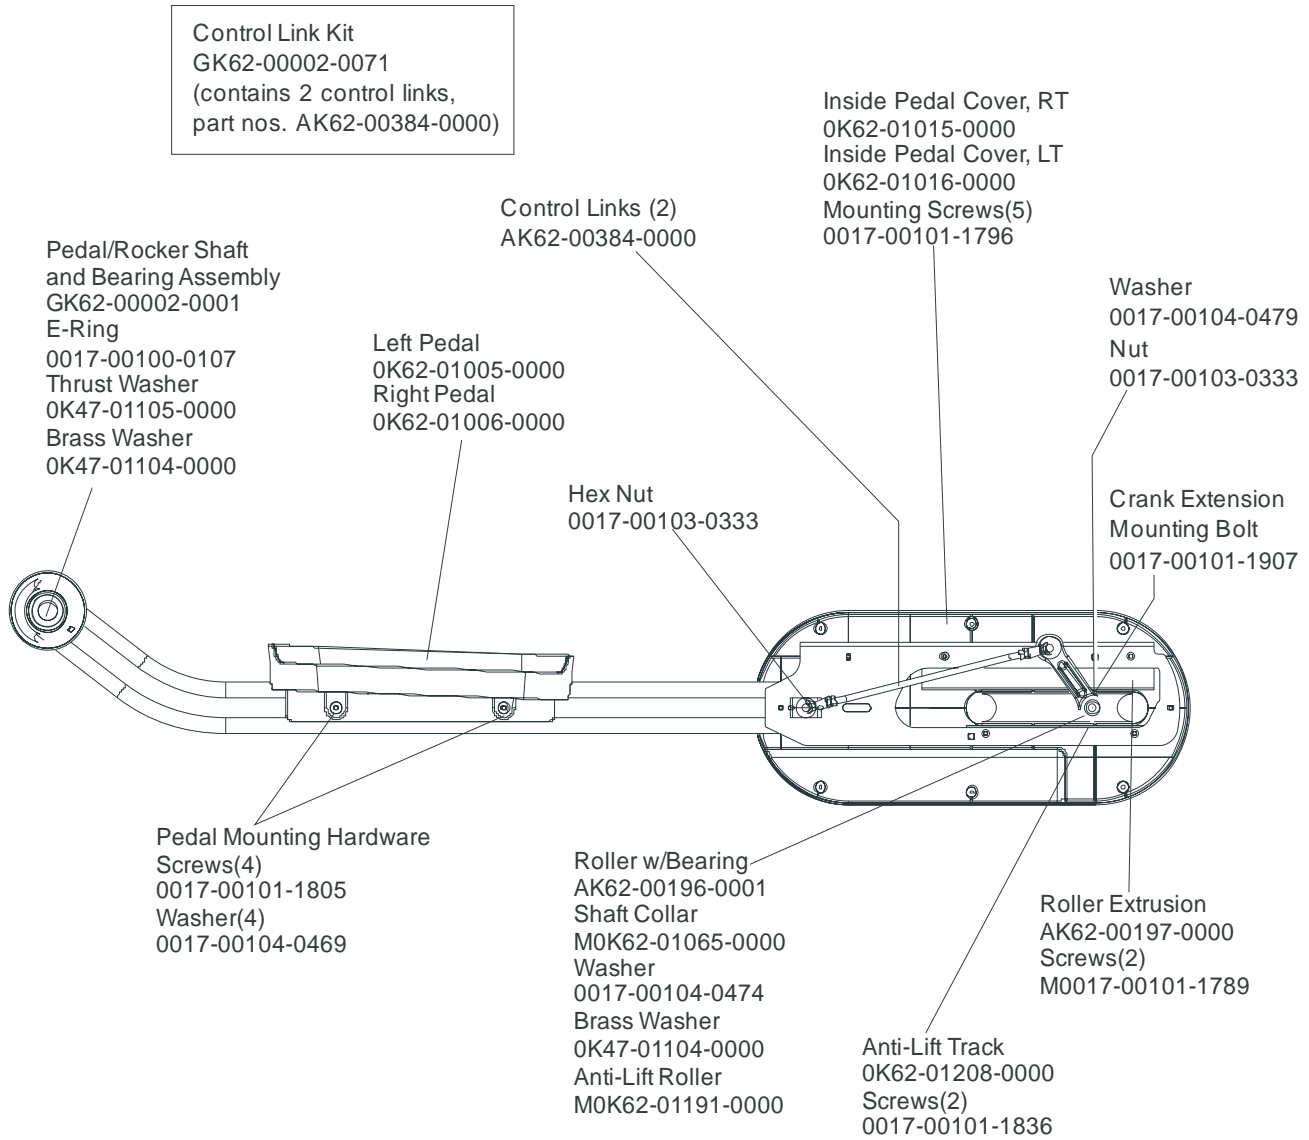

Mounting Screws (2)	0017-00101-1846
---------------------	-----------------

ARCTIC SILVER QUIET DRIVE 95XE

Rocker Arms & Pedal Levers

95XE-0XXX-05

S/N XHM074504931

Rocker Arms Kit
GK62-00002-0070
contents:
Rocker Arms (2)
Hardened Spacers (2)
Oilite Washers (2)
Retaining Rings (2)
Loctite 620
Alcohol pad

Stabilizer Caps
OK62-01003-0000(4)

Front Frame Cap
OK62-01004-0002
(Stealth Gray)
Mounting Screws
0017-00101-1795(2)

ARCTIC SILVER QUIET DRIVE 95XE
Lower Frame Shrouds & Hardware

95XE-0XXX-05
S/N XHM074504931

ARCTIC SILVER QUIET DRIVE 95XE
Pedal Lever Assembly Components

95XE-0XXX-05
S/N XHM074504931

ARCTIC SILVER QUIET DRIVE 95XE
PCB, Battery, Reed Switch & Bracket

95XE-0XXX-05
S/N XHM074504931

Service Kit-
MGK62-00002-0044
Includes: